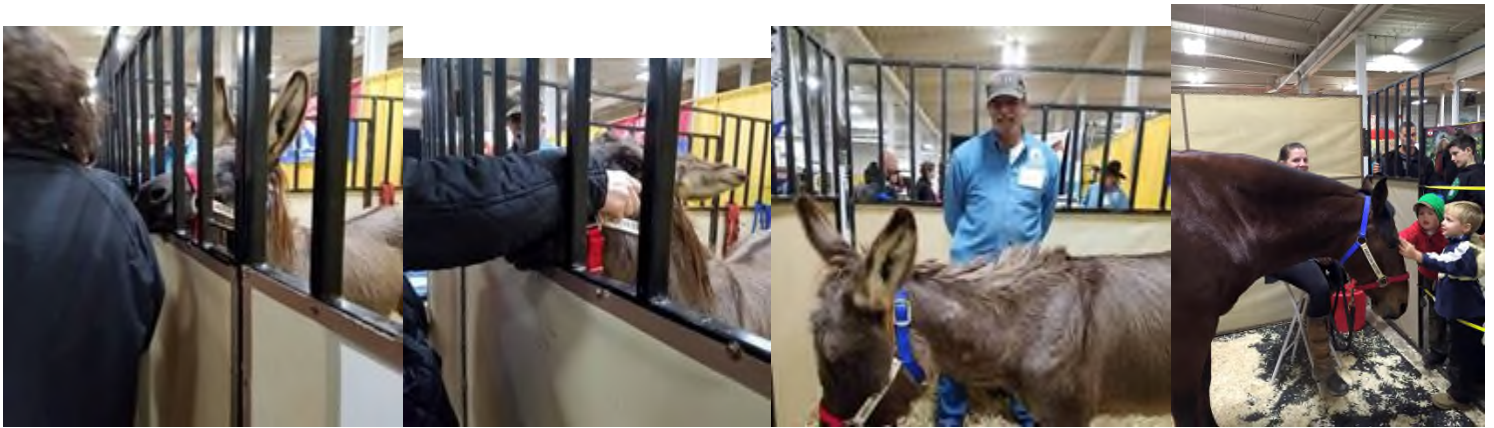

# PAST EVENTS 2016

ROCKY MOUNTAIN HORSE EXPO 2016

WYOMING PARADE

50/50 TRAIL RIDE CONNECTICUT

ADOPTION DAY AND RESCUE EVENT AT LORY'S LAKESIDE, NEW JERSEY

EQUINE AFFAIE MASSACHUTES

WYOMING CHRISTMAS PARADE